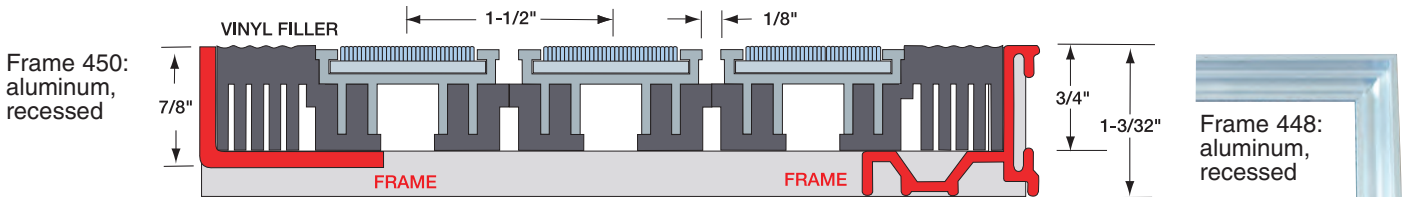

Best of both worlds — Reese RollUp Grate features the rugged benefits of a grate with the easy maintenance of a mat. Handles rolling loads up to 1,000 lbs. per wheel — yet lifts and rolls up for easy maintenance.

Rugged thermoplastic hinge/footpad is weather-resistant — remains flexible down to -30°F. Won't crack, break or become brittle like PVC based materials.

Blue Carpet Not Available