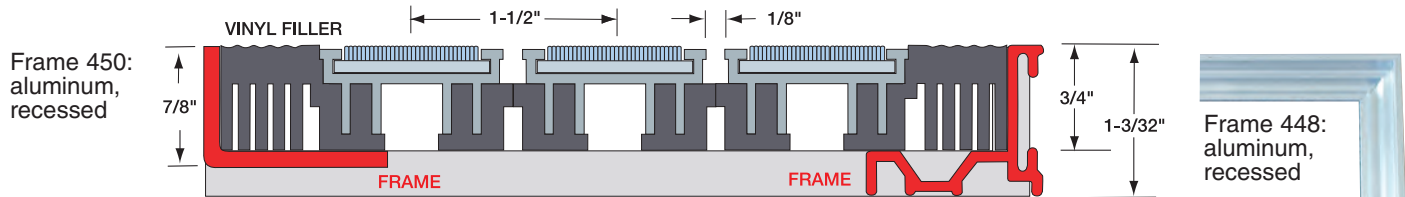

PERFEC ROLL-UP™ 3/4" Rollup Grate 800-824-3348

Specification: Heavy Duty Rollup Grate shall be Reese Heavy Duty 3/4" Rollup Grate specify number _____, specify tread insert _____ . Tread rails shall be 6105-T5 aluminum spaced 1-1/2" on center and connected with polyprene thermoplastic rubber hinges/footpads with 1" x 1/8" slotted holes for maximum drainage. Withstands 1,000 lbs. wheel load weight capacity. Please consult factory for specific product line drawing profiles.

Best of both worlds — Reese RollUp Grate features the rugged benefits of a grate with the easy maintenance of a mat. Handles rolling loads up to 1,000 lbs. per wheel — yet lifts and rolls up for easy maintenance.

Rugged thermoplastic hinge/footpad is weather-resistant — remains flexible down to -30°F. Won't crack, break or become brittle like PVC based materials.

PERFEC GRATE & MAT INSERT COLORS

Carpet

Polypropylene Brush