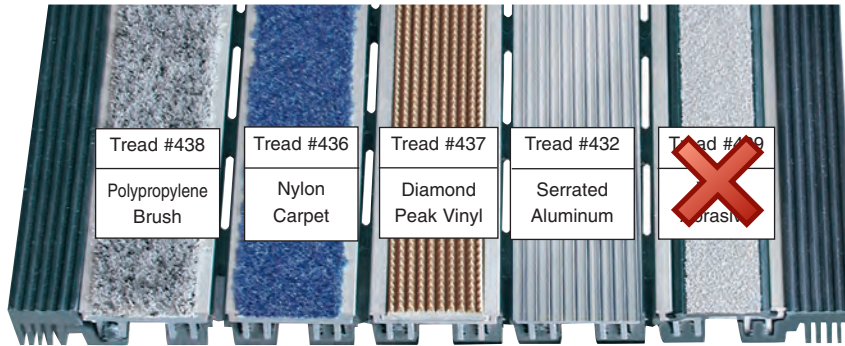

PERFEC ROLL-UP™ 3/4" Rollup Grate 800-824-3348

Specification: Heavy Duty Rollup Grate shall be Reese Heavy Duty 3/4" Rollup Grate specify number _____, specify tread insert _____ . Tread rails shall be 6105-T5 aluminum spaced 1-1/2" on center and connected with polyprene thermoplastic rubber hinges/footpads with 1" x 1/8" slotted holes for maximum drainage. Withstands 1,000 lbs. wheel load weight capacity. Please consult factory for specific product line drawing profiles.

Best of both worlds — Reese RollUp Grate features the rugged benefits of a grate with the easy maintenance of a mat. Handles rolling loads up to 1,000 lbs. per wheel — yet lifts and rolls up for easy maintenance.

Rugged thermoplastic hinge/footpad is weather-resistant — remains flexible down to -30°F. Won't crack, break or become brittle like PVC based materials.

PERFEC GRATE & MAT INSERT COLORS

Carpet

Polypropylene Brush

Diamond Peak Vinyl

Vinyl Alternative

Serrated rails now available for the Perfec Mats. See color options below.

Anodized Aluminum

Please note: colors represented on this page are approximations and may deviate from the actual insert colors. Please request a color sample card for accurate color matching.