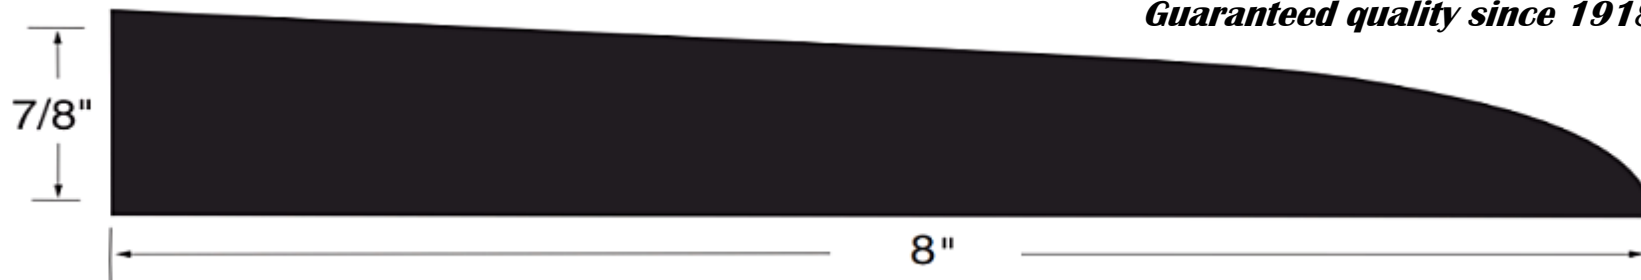

Threshold

Rubber Ramps

TMR8 

EZ Edge Ramps are compression molded from 100% reclaimed 20 mesh minimum crumb rubber with urethane binders, having a maximum hardness (Shore A) of 65.

- 3/16" rounded edges
- End to end sizes are 42" or 78-1/2"
- Surface sizes are 36-1/4" and 72-1/2"
- 22 degree flared sides