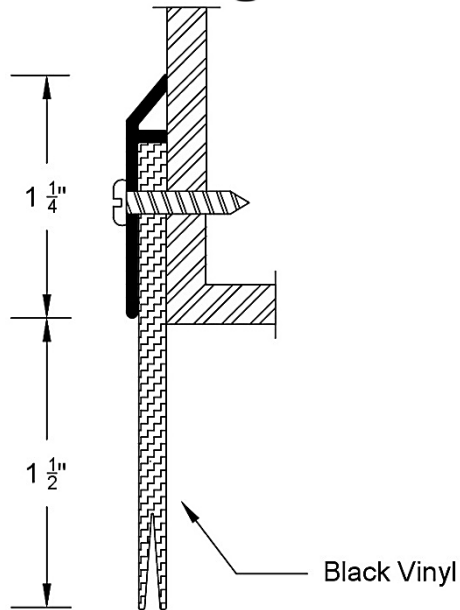

Weatherstrip

Sweep

Guaranteed quality since 1918

DB469 – Vinyl Insert - Black

#6 x 5/8" sheet metal screws provided.

TEK screws available upon request.

Finishes:

- BLK - Black Anodized Aluminum
- C - Clear Anodized Aluminum
- D - Dark Bronze Anodized Aluminum
- G - Gold Anodized Aluminum