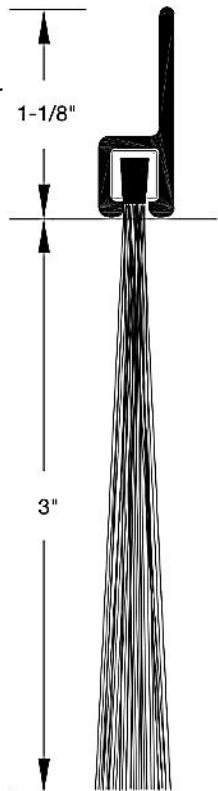

Weatherstrip

Sweep

960 – Nylon Brush Insert

#6 x 5/8" sheet metal screws provided.
TEK screws available upon request.

Guaranteed quality since 1918

Job:
Prepared For:
Prepared By:
Date:
Remarks:

Finishes:

- BLK - Black Anodized Aluminum
- C - Clear Anodized Aluminum
- D - Dark Bronze Anodized Aluminum
- G - Gold Anodized Aluminum