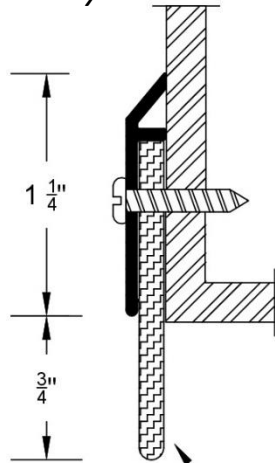

Weatherstrip

Sweep

Guaranteed quality since 1918

377 – Vinyl Insert - Black

Black Vinyl

#6 x 5/8" sheet metal screws provided.

TEK screws available upon request.

Finishes: